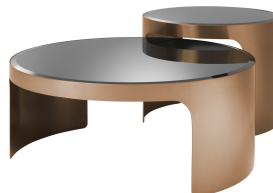

## SPECIFICATION SHEET

Item no.	113299
Item description	Coffee Table Piemonte brush copper finish set of 2
Category	Tables
Type	Coffee tables
Country of origin	China

### ITEM MEASUREMENTS

Dimensions (cm)	∅ 90 x H. 38 cm   ∅ 60 x H. 46,5 cm
Dimensions (inch)	35.43" dia x 14.96" H   23.62" dia x 18.31" H

Net weight (kg)	55
-----------------	----

### SPECIFICATIONS

Material(s)	113299A: Stainless steel 113299B: Stainless steel 113299C: Glass 113299D: Glass
Suitable for	Indoor use/dry locations only
Stainless steel grade	SAE 201

#### **113299A - Coffee Table Piemonte brush copper finish L-Table - 1pc(s)**

Package measurements	0,92 x 0,92 x 0,4
Volume	0,3386
Gross weight (kg)	21,20