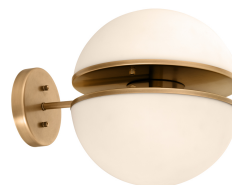

E I C H H O L T Z

SPECIFICATION SHEET

Item no.	112227
Item description	Wall Lamp Spiridon antique brass finish
Category	Lighting
Type	Wall lamps
Country of origin	China

ITEM MEASUREMENTS

Dimensions (cm)	A. 30 B. 40 C. 30 cm
Dimensions (inch)	A. 11.81" B. 15.75" C. 11.81"
Wire length (cm)	20
Wire length (inch)	7,87
Wall/ceiling plate dimensions (cm)	ø 15 x D. 2,5 cm
Wall/ceiling plate dimensions (inch)	5.91" dia x 0.98" D
Net weight (kg)	6

Dimensions are indicated as follows: **A = width | B = depth | C = height**

SPECIFICATIONS

Material(s)	Brass Iron Glass
Finish(es)/colour(s)	Antique brass finish white glass
Suitable for	Indoor use/dry locations only
Lamp holder type qty	E14 4
Dimmer	Dimmable, dimmer not included
Wire type	2 core + earth wire (0,75mm ²)
Grounding option	Yes
Max. wattage	40 watt
Voltage	220 - 240 Volt