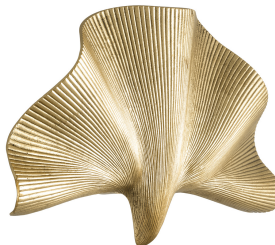

E I C H H O L T Z

SPECIFICATION SHEET

Item no.	112253
Item description	Wall Lamp Olivier Single polished brass
Category	Lighting
Type	Wall lamps
Country of origin	India

ITEM MEASUREMENTS

Dimensions (cm)	A. 35 B. 9 C. 22 cm
Dimensions (inch)	A. 13.78" B. 3.54" C. 8.66"
Wall/ceiling plate dimensions (cm)	ø 10 x D. 2,25 cm
Wall/ceiling plate dimensions (inch)	3.94" dia x 0.89" D
Net weight (kg)	2