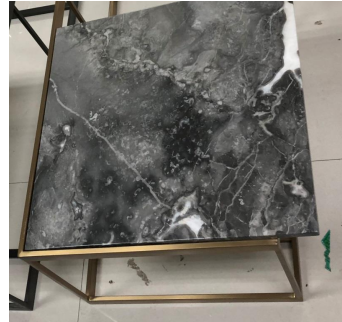

E I C H H O L T Z

25 YEARS OF LUXURY

SPECIFICATION SHEET

Item no.	112552
Item description	Coffee Table La Quinta br brass finish grey marble
Category	Tables
Type	Coffee tables
Country of origin	China

ITEM MEASUREMENTS

Dimensions (cm)	190 x 45 x H. 35 cm
Dimensions (inch)	74.8" x 17.72" x 13.78" H

SPECIFICATIONS

Material(s)	112552A: Stainless steel 112552B: Marble
Suitable for	Indoor use/dry locations only
Tabletop thickness (cm)	4
Tabletop thickness (inch)	1,57
Assembly	No assembly required

PACKAGE INFORMATION (MTR/KG)

112552A - Coffee Table La Quinta br brass grey marbl - Stand - 1pc(s)

Package measurements	1,93 x 0,48 x 0,38
Volume	0,3520
Gross weight (kg)	12,50

112552B - Coffee Table La Quinta grey marble - Top - 2pc(s)