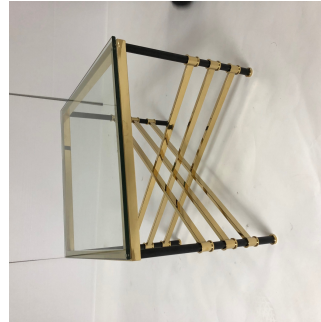

E I C H H O L T Z

25 YEARS OF LUXURY

SPECIFICATION SHEET

Item no.	112374
Item description	Side Table Strato gold & black finish
Category	Tables
Type	Side tables
Country of origin	China

ITEM MEASUREMENTS

Dimensions (cm)	65 x 65 x H. 55 cm
Dimensions (inch)	25.59" x 25.59" x 21.65" H

SPECIFICATIONS

Material(s)	112374A: Stainless steel Iron 112374B: Glass
Suitable for	Indoor use/dry locations only
Glass thickness (mm)	12
Glass thickness (inch)	0,472
Tabletop thickness (cm)	4,5
Tabletop thickness (inch)	1,77
Assembly	No assembly required

PACKAGE INFORMATION (MTR/KG)

112374A - Side Table Strato gold & black finish - Stand - 1pc(s)

Package measurements	0,69 x 0,69 x 0,35
Volume	0,1666
Gross weight (kg)	13,00

112374B - Side Table Strato gold & black finish - Glass - 1pc(s)

Package measurements	0,7 x 0,7 x 0,06
Volume	0,0294
Gross weight (kg)	15,00