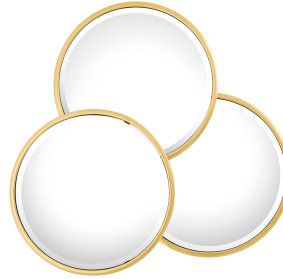

E I C H H O L T Z

25 YEARS OF LUXURY

SPECIFICATION SHEET

Item no.	112680
Item description	Mirror Sensation Round gold finish
Category	Mirrors
Type	Wall mirrors
Country of origin	China

ITEM MEASUREMENTS

Dimensions (cm)	95 x H. 90 x D. 7 cm
Dimensions (inch)	37.4" x 35.43" H x 2.76" D
Net weight (kg)	18

SPECIFICATIONS

Material(s)	Stainless steel Mirror glass MDF
Finish(es)/colour(s)	Gold finish bevelled mirror glass
Suitable for	Indoor use/dry locations only
Mirror hanging system	French cleat, horizontal