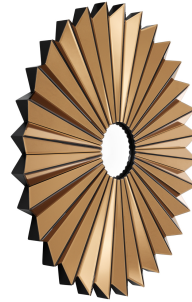

E I C H H O L T Z

25 YEARS OF LUXURY

SPECIFICATION SHEET

Item no.	112302
Item description	Mirror Cosmos
Category	Mirrors
Type	Wall mirrors
Country of origin	China

ITEM MEASUREMENTS

Dimensions (cm)	ø 100,5 x D. 5,5 cm
Dimensions (inch)	39.57" dia x 2.17" D

Net weight (kg)	22
------------------------	----

SPECIFICATIONS

Material(s)	Mirror glass MDF
Finish(es)/colour(s)	Amber mirror glass convex mirror glass
Suitable for	Indoor use/dry locations only
Mirror hanging system	French cleat, horizontal