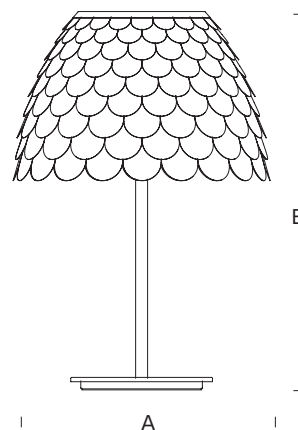

CARMEN

HÉCTOR SERRANO
2011

Table lamp with dimmer. Diffuser in white polished painted metal.
Stem and base in white polished painted metal.

CODE	SIZE	LIGHT SOURCE
4185BI	A: ϕ 51 × B: 75	3×52W (HA) ^(ES) or 3×20W (FL) E27

COLOUR	
BI	white

FLOOR

FLOOR

SUSPENSION