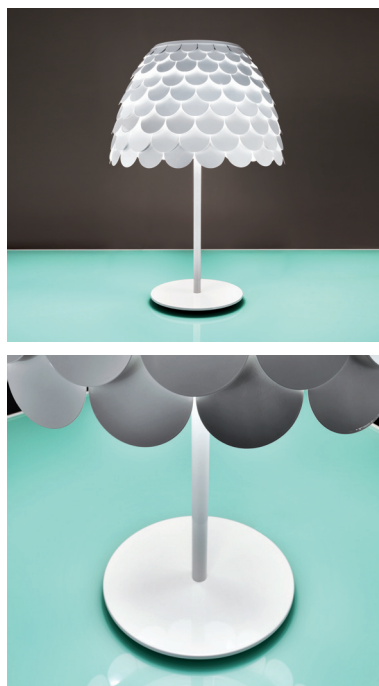

CARMEN

HÉCTOR SERRANO
2011

Table lamp with dimmer. Diffuser in white polished painted metal.
Stem and base in white polished painted metal.

CODE	SIZE	LIGHT SOURCE
4185BI	A: ϕ 51 × B: 75	3×52W (HA) ^(ES) or 3×20W (FL) E27

COLOUR	
BI	white

FLOOR

FLOOR

SUSPENSION