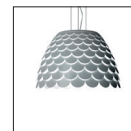

CARMEN

HÉCTOR SERRANO
2011

Floor lamp with dimmer. Diffuser in white polished painted metal. Stem and base in white polished painted meta. Diffuser disc in satin methacrylate.

CODE	SIZE	LIGHT SOURCE
4186BI	A: ϕ 51 x B: 178	3x70W (HA) ^(ES) or 3x20W (FL) E27 + 1x160W (HA) ^(ES) R7s/115

COLOUR	
BI	white

TABLE

FLOOR

SUSPENSION