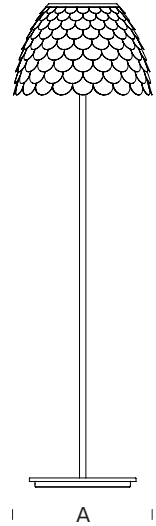

CARMEN

HÉCTOR SERRANO
2011

Floor lamp with dimmer. Diffuser in white polished painted metal. Stem and base in white polished painted meta. Diffuser disc in satin methacrylate.

CODE	SIZE	LIGHT SOURCE
4186BI	A: ϕ 51 x B: 178	3x70W (HA) ^(ES) or 3x20W (FL) E27 + 1x160W (HA) ^(ES) R7s/115

COLOUR	
BI	white

TABLE

FLOOR

SUSPENSION