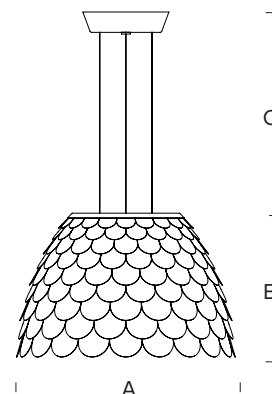

CARMEN

HÉCTOR SERRANO
2011

Suspension lamp. Diffuser in white polished painted metal. Adjustable hanging cables in steel. Lower diffuser disc in satin methacrylate. Dimmable with adequate light sources.

CODE	SIZE	LIGHT SOURCE
4135BI	A: 51 × B: 33 × C: 200	3×70W (HA) ^(ES) or 3×20W (FL) E27

COLOUR	
BI	white

TABLE

FLOOR

FLOOR