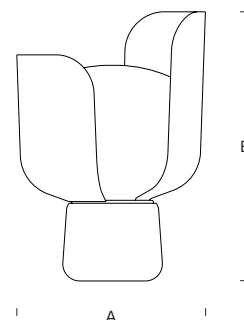

# BLOM

ANDREAS ANGESVIK  
2013

Table lamp. Diffuser in milk white opaline polyethylene, petals in polycarbonate, base in painted aluminium. Diffused light emission adjusted by moving the petals. Available in 4 colours: ruby red, silk grey, pale green and yellow. On/off switch on transparent cable.

<i>CODE</i>	<i>SIZE</i>	<i>LIGHT SOURCE</i>
4253..	A: 15 × B: 24	1×11W (FL) E14

<i>COLOUR</i>	
<i>R</i>	<i>red - 3003 MATT</i>
<i>G</i>	<i>grey - 7044 MATT</i>
<i>V</i>	<i>green - 6021 MATT</i>
<i>GI</i>	<i>yellow - 1021 MATT</i>