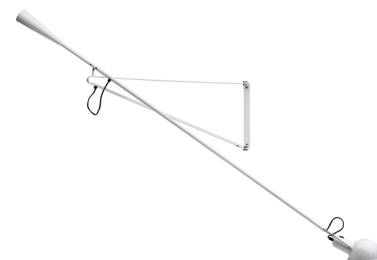

265

Mounting	Wall
Lamps description	1 x MAX 75W E27 IAA/W or 1 LED 8W E27 900lm
Environment	Indoor
Finish	White, Black
Technical description	Wall lamp providing direct light. Painted steel adjustable arm and reflector. Chrome-plated brass reflector support. Cast iron tapered counterweight. Painted steel wall fixture.

ELECTRICAL

Emergency	Without
Voltage (V)	220/240

PHYSICAL

Supply	Power cord
Cord length (mm)	2030
Construction material	Steel
Weight (kg)	6

265

designed by Paolo Rizzatto

Wall lamp providing direct light

● A0300009	White
● A0300030	Black

DIMENSIONS

CERTIFICATIONS

265 . Lamps

IAA-W 75W E27

Lamp wattage:
75 W

Lamp category:
Incandescent

Socket:
E27

Lamp type:
IAA/W

LED 8W E27 900lm

Lamp wattage:
8 W

Lamp category:
LED

Socket:
E27

Lamp type:
LED

265

designed by Paolo Rizzatto

Wall lamp providing direct light