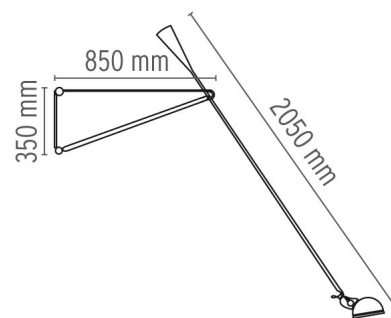

265

Mounting	Wall
Lamps description	1 x MAX 75W E27 IAA/W or 1 LED 8W E27 900lm
Environment	Indoor
Finish	White, Black
Technical description	Wall lamp providing direct light. Painted steel adjustable arm and reflector. Chrome-plated brass reflector support. Cast iron tapered counterweight. Painted steel wall fixture.

ELECTRICAL

Emergency	Without
Voltage (V)	220/240

PHYSICAL

Supply	Power cord
Cord length (mm)	2030
Construction material	Steel
Weight (kg)	6

265

designed by Paolo Rizzatto

Wall lamp providing direct light

● A0300009	White
● A0300030	Black

DIMENSIONS

CERTIFICATIONS

265 . Lamps

IAA-W 75W E27

Lamp wattage:
75 W

Lamp category:
Incandescent

Socket:
E27

Lamp type:
IAA/W