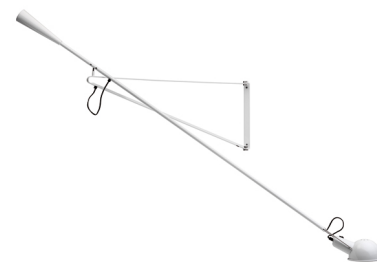

265

Mounting	Wall
Lamps description	1 x MAX 75W E27 IAA/W or 1 LED 8W E27 900lm
Environment	Indoor
Finish	White, Black
Technical description	Wall lamp providing direct light. Painted steel adjustable arm and reflector. Chrome-plated brass reflector support. Cast iron tapered counterweight. Painted steel wall fixture.

ELECTRICAL

Emergency	Without
Voltage (V)	220/240

PHYSICAL

Supply	Power cord
Cord length (mm)	2030
Construction material	Steel
Weight (kg)	6

265

designed by Paolo Rizzatto

Wall lamp providing direct light

● A0300009	White
● A0300030	Black

DIMENSIONS

CERTIFICATIONS

265 . Lamps

IAA-W 75W E27

Lamp wattage:
75 W

Lamp category:
Incandescent

Socket:
E27

Lamp type:
IAA/W

LED 8W E27 900lm

Lamp wattage:
8 W

Lamp category:
LED

Socket:
E27

Lamp type:
LED

265

designed by Paolo Rizzatto

Wall lamp providing direct light