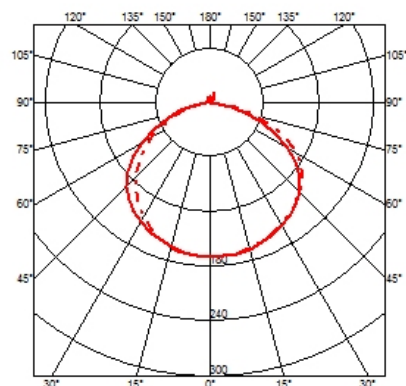

265

Mounting	Wall
Lamps description	1 x MAX 75W E27 IAA/W or 1 LED 8W E27 900lm
Environment	Indoor
Finish	White, Black
Technical description	Wall lamp providing direct light. Painted steel adjustable arm and reflector. Chrome-plated brass reflector support. Cast iron tapered counterweight. Painted steel wall fixture.

ELECTRICAL

Emergency	Without
Voltage (V)	220/240

PHYSICAL

Supply	Power cord
Cord length (mm)	2030
Construction material	Steel
Weight (kg)	6

265

designed by Paolo Rizzatto

Wall lamp providing direct light

● A0300009	White
● A0300030	Black

DIMENSIONS

CERTIFICATIONS

265 . Lamps

IAA-W 75W E27

Lamp wattage:
75 W

Lamp category:
Incandescent

Socket:
E27

Lamp type:
IAA/W