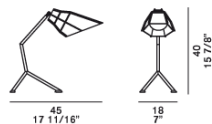

Pett tavolo

Bianco