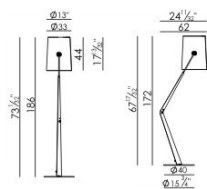

FORK TERRA

Avorio