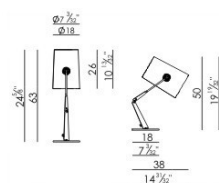

FORK TAVOLO

Avorio