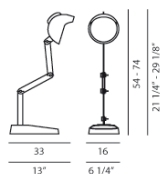

DUII

Giallo