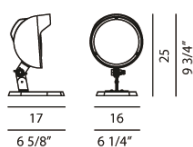

DUII MINI

DESIGN DIESEL /2013

Is it made with toy building blocks? Is it a character out of a comic? Or a small domestic robot? Duii surprises and amuses due to its personality, starting with its name, inspired by one of Donald Duck's friendly nephews. The base also recalls a duck's foot, but it can also be used as a convenient trinket tray. The articulated arm, held together by wing screws like bits of Meccano, supports a rounded body, a shape that in turn recalls a multitude of memories and inspirations: retro car headlights, a workman's hard hat but also the Mohican style shaved head of the Diesel brand. A lamp created for the more playful and non-conventional spirit of all ages, in the table version or the "mini" version, which can be used on a bedside table as well as on the wall, thanks to the free cable and its compact size. It is available in two colour variants: bright yellow in "men at work" style or a warm shade of grey, elegant yet at the same time technological.