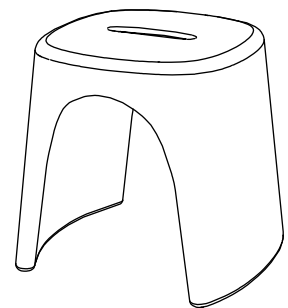

### Dimensions in cm and weight in kg

height	width	depth	weight
43	46	40	5

### Information on packaging units

weight kg	quantity	volume m3
5,1	1	0,079

Italo Pertichini designs for SLIDE: Amélie Sgabello, a stool with beautiful, fluid lines, to be easily combined with Amélie's range.