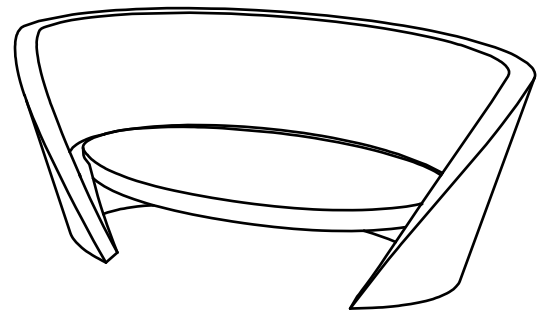

Dimensions in cm and weight in kg

height	seat height	width	depth	weight
74	35	170	84	42

Information on packaging units

weight kg	quantity	volume m3
42,1	1	1,056

Light information

Energy Saving Bulb: 2xE27 - 25W

Linear and essential. The new Rap seat provides a perfect synthesis of the traditional idea of the sofa with the modern nature of polyethylene produced with the rotational mould technique.

Created by SLIDE to Karim Rashid's design, Rap renews our collaboration with great international names, where light and colour is given maximum free rein. The white light-up version is now offered alongside a great variety of other colours.

The linear seat meets the enveloping backrest in this item whose apparently calm nature simply bursts with energy. Karim Rashid has designed this ideal product for both indoor and outdoor furnishing, especially for SLIDE.