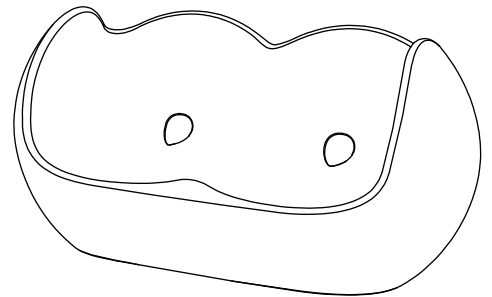

### Dimensions in cm and weight in kg

height	seat height	width	depth	weight
--------	-------------	-------	-------	--------

86	34	159	79	38
----	----	-----	----	----

### Information on packaging units

weight kg	quantity	volume m3
-----------	----------	-----------

38,1	1	1,080
------	---	-------

Designed by Karim Rashid and produced by SLIDE, Blossy is the new sofa that successfully blends the traditional with the modern, to be easily combined with Blos.